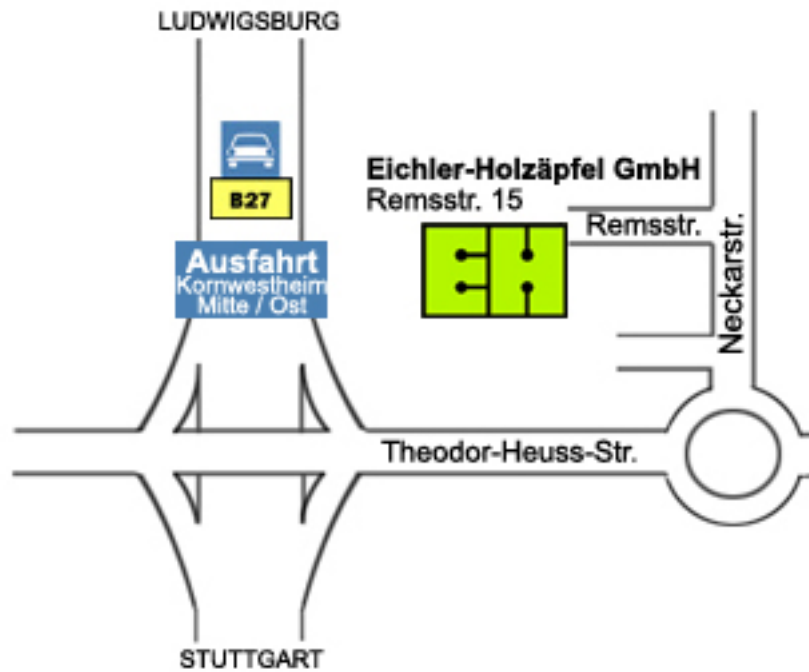

How to find us ...

Directions